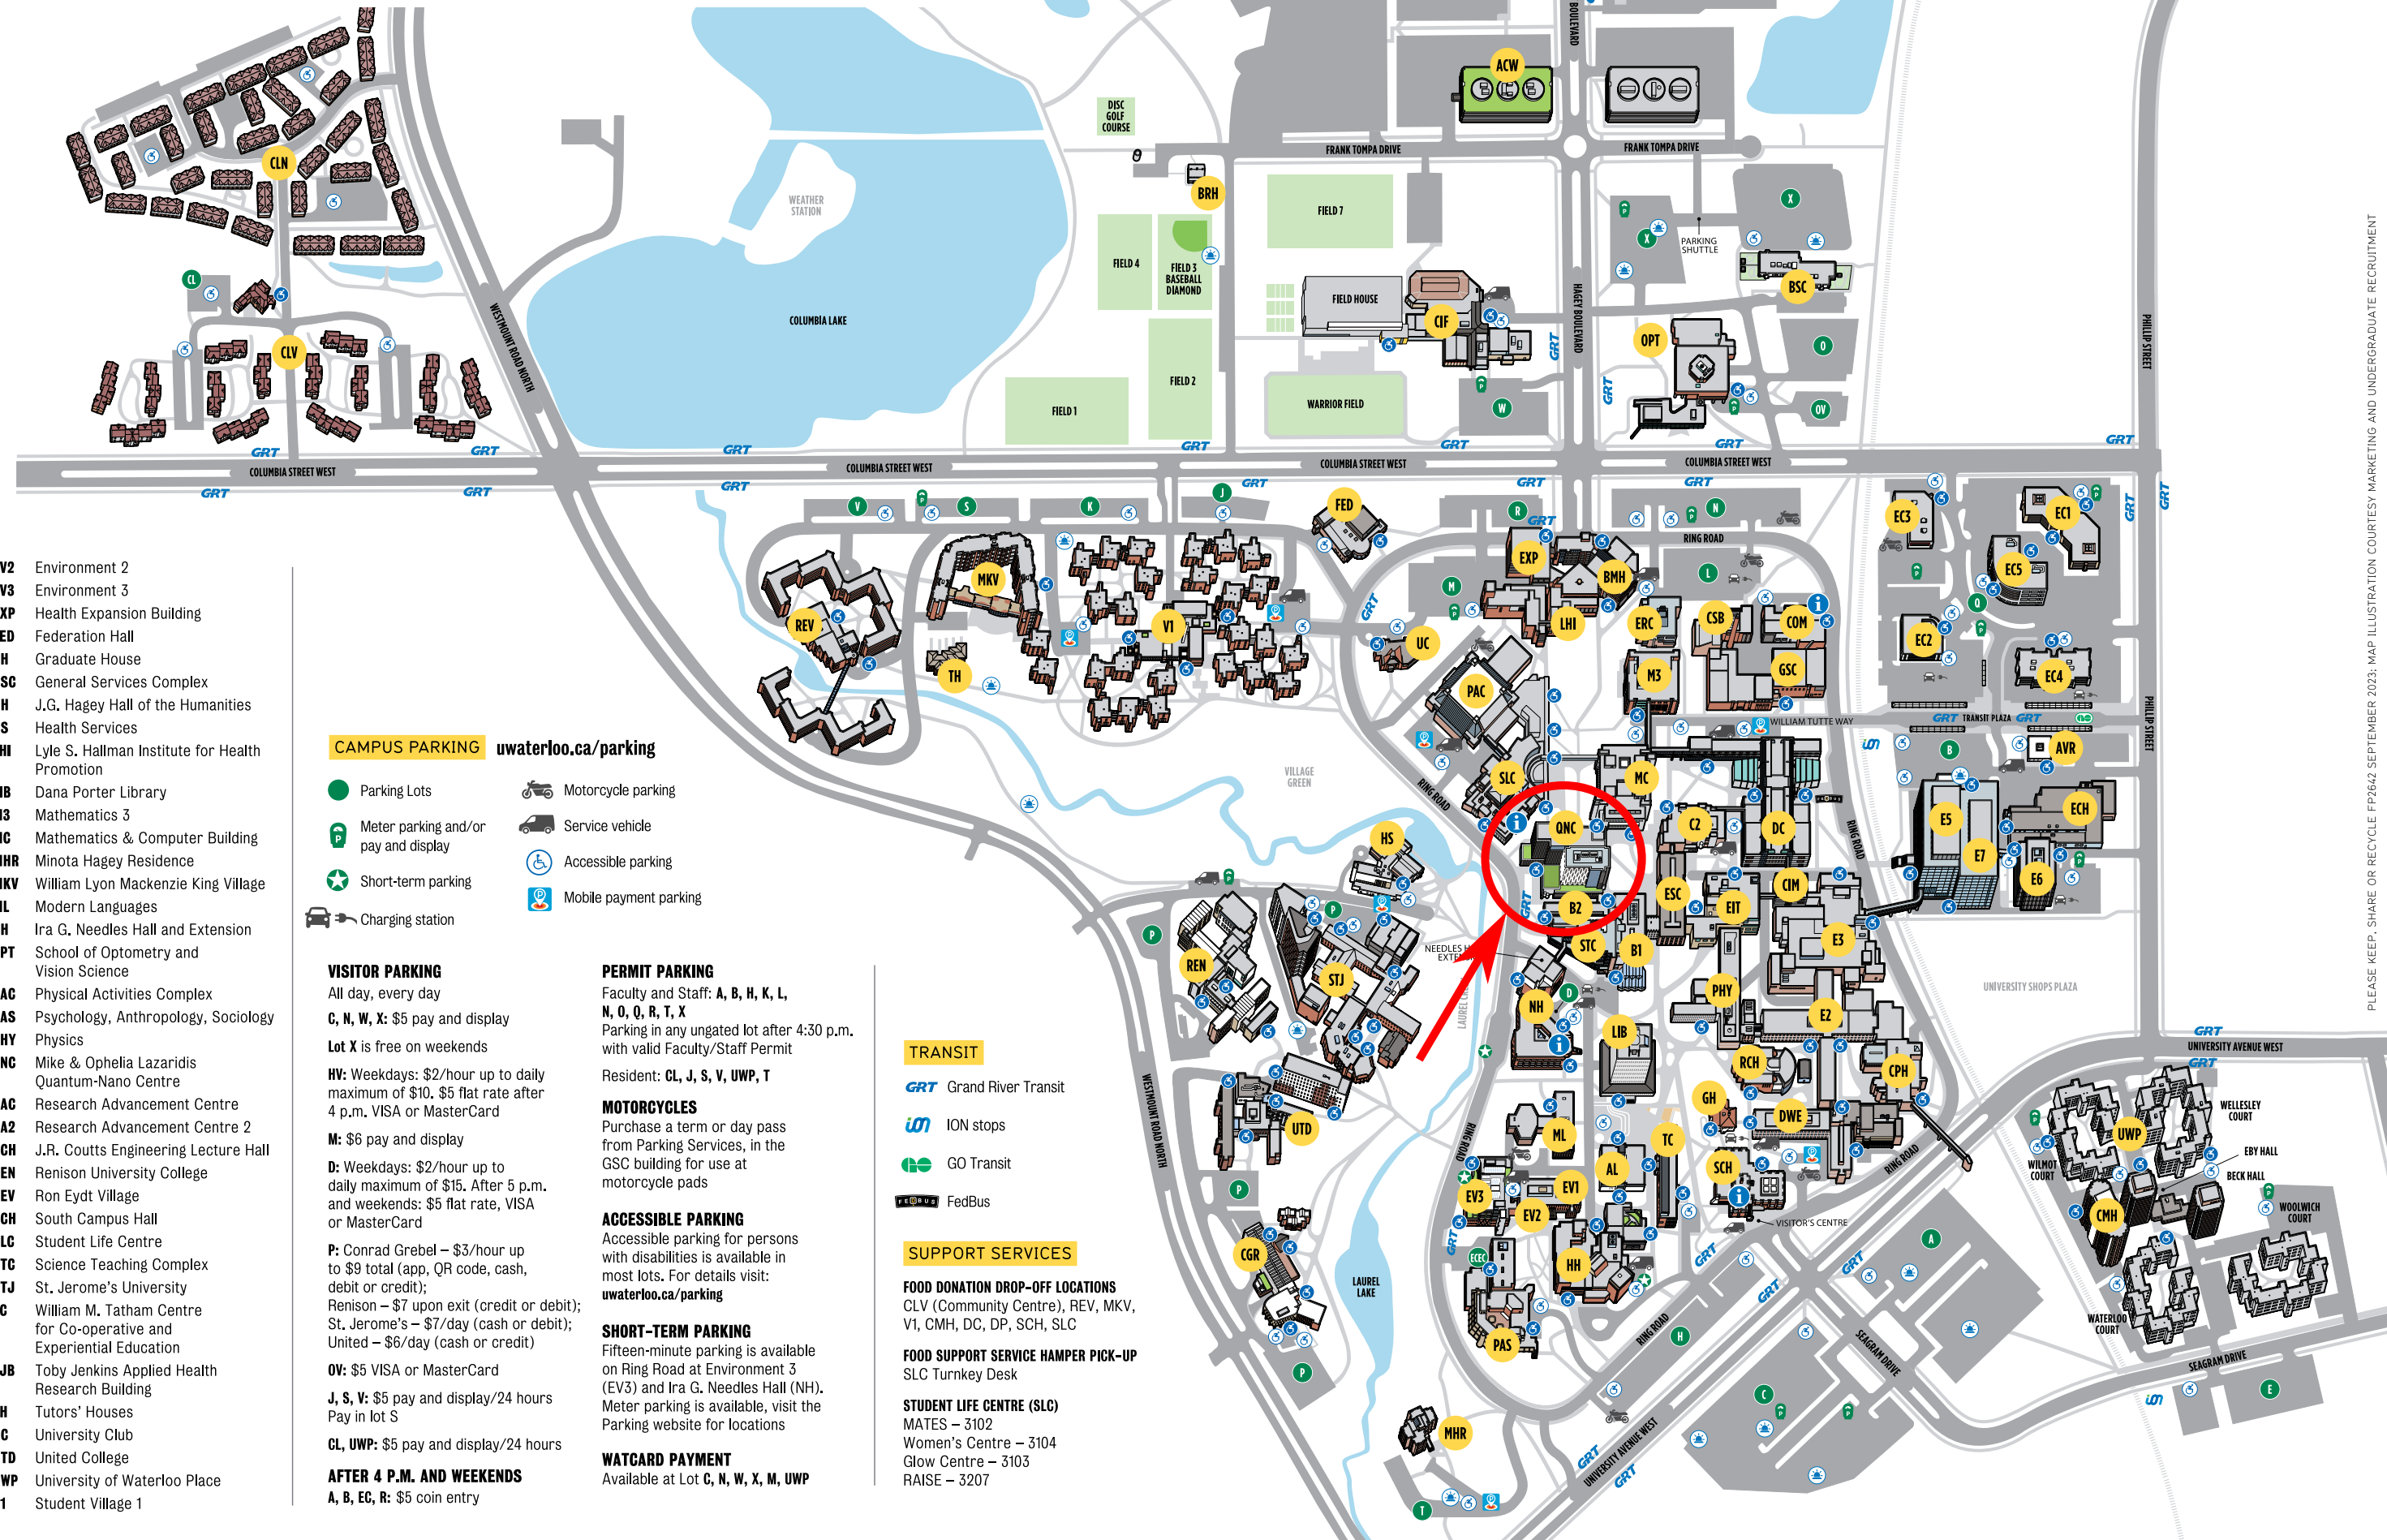

LHI Lyle S. Hallman Institute for Health
Promotion

LIB Dana Porter Library

M3 Mathematics 3

MC Mathematics & Computer Building

MHR Minota Hagey Residence

MKV William Lyon Mackenzie King Village

ML Modern Languages

NH Ira G. Needles Hall and Extension

OPT School of Optometry and
Vision Science

PAC Physical Activities Complex

PAS Psychology, Anthropology, Sociology
Physics

PHY Physics

QNC Mike & Ophelia Lazaridis
Quantum-Nano Centre

RAC Research Advancement Centre

RA2 Research Advancement Centre 2

RCH J.R. Coultts Engineering Lecture Hall

REN Renison University College

REV Ron Eydtt Village

SCH South Campus Hall

SLC Student Life Centre

STC Science Teaching Complex

STJ St. Jerome's University

TJB Toby Jenkins Applied Health
Research Building

TH Tutors' Houses

UC University Club

UTD United College

UWP University of Waterloo Place

V1 Student Village 1

ACKNOWLEDGEMENT OF TRADITIONAL TERRITORY

The University of Waterloo acknowledges that much of our work takes place on the traditional territory of the Neutral, Anishinaabeg and Haudenosaunee peoples. Our main campus is situated on the Haldimand Tract, the land granted to the Six Nations that includes six miles on each side of the Grand River. Our active work toward reconciliation takes place across our campuses through research, learning, teaching, and community building, and is co-ordinated within our Office of Indigenous Relations.

CAMPUS PARKING uwaterloo.ca/parking

Parking Lots

Meter parking and/or
pay and display

Short-term parking

Charging station

Motorcycle parking

Service vehicle

Accessible parking

Mobile payment parking

VISITOR PARKING

All day, every day

C, N, W, X: $5 pay and display

Lot X is free on weekends

M: $6 pay and display

OV: $5 VISA or MasterCard

J, S, V: $5 pay and display/24 hours
Pay in lot S

CL, UWP: $5 pay and display/24 hours

AFTER 4 P.M. AND WEEKENDS

A, B, EC, R: $5 coin entry

PERMIT PARKING

Faculty and Staff: **A, B, H, K, L,**

N, O, Q, R, T, X

Resident: **CL, J, S, V, UWP, T**

MOTORCYCLES

ACCESSIBLE PARKING

SHORT-TERM PARKING

WATCARD PAYMENT

Available at Lot **C, N, W, X, M, UWP**

TRANSIT

Grand River Transit

ION stops

GO Transit

FedBus

SUPPORT SERVICES

FOOD DONATION DROP-OFF LOCATIONS

FOOD SUPPORT SERVICE HAMPER PICK-UP

SLC Turnkey Desk

STUDENT LIFE CENTRE (SLC)

MATES – 3102

Women's Centre – 3104

Glow Centre – 3103

RAISE – 3207